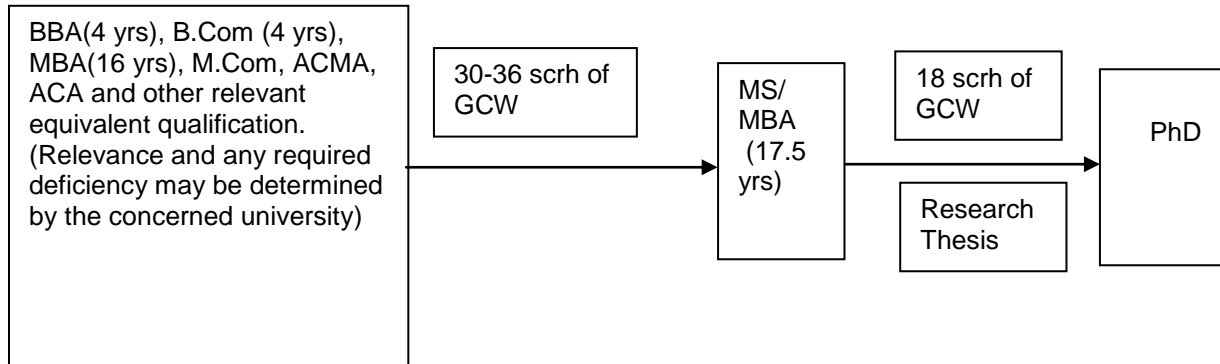

# Roadmap for Business Education

Semester Credit Hour-----scrh  
Undergraduate Coursework-----UGCW  
Graduate Coursework-----GCW

## Notes:

30-36 Graduate Coursework for MS/MBA includes compulsory 6 credit hours of research thesis in case of MS and research/field project in case of MBA. (A consensus was reached in previous meetings that research thesis is compulsory for MS and can't be substituted with two courses. In case of MBA the project may be substituted with two courses.