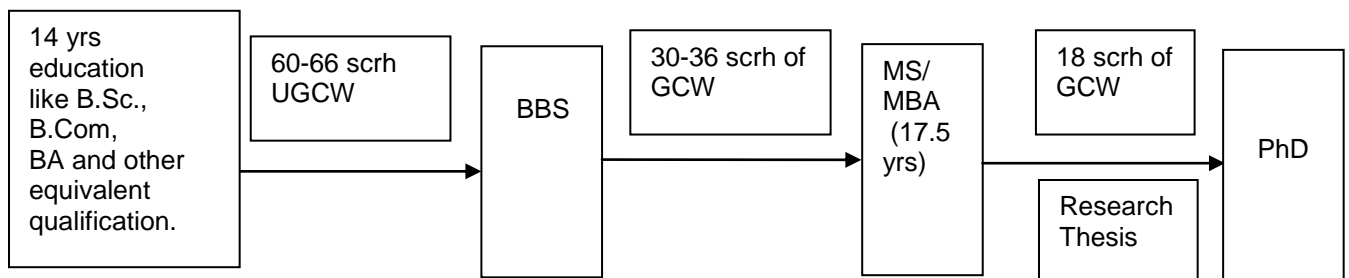

# Roadmap for Business Education

Semester Credit Hour-----scrh  
Undergraduate Coursework-----UGCW  
Graduate Coursework-----GCW

## Notes:

30-36 Graduate Coursework for MS/MBA includes compulsory 6 credit hours of research thesis in case of MS and research/field project in case of MBA. (A consensus was reached in previous meetings that research thesis is compulsory for MS and can't be substituted with two courses. In case of MBA the project may be substituted with two courses.